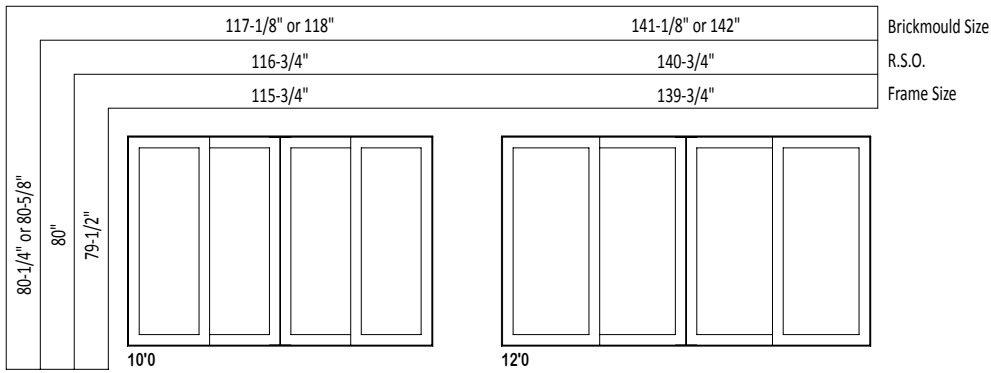

# VINYL SLIDING PATIO DOOR