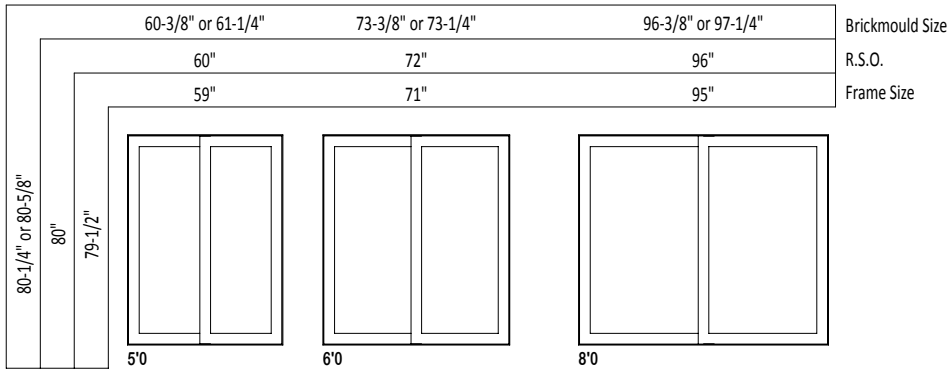

# VINYL SLIDING PATIO DOOR