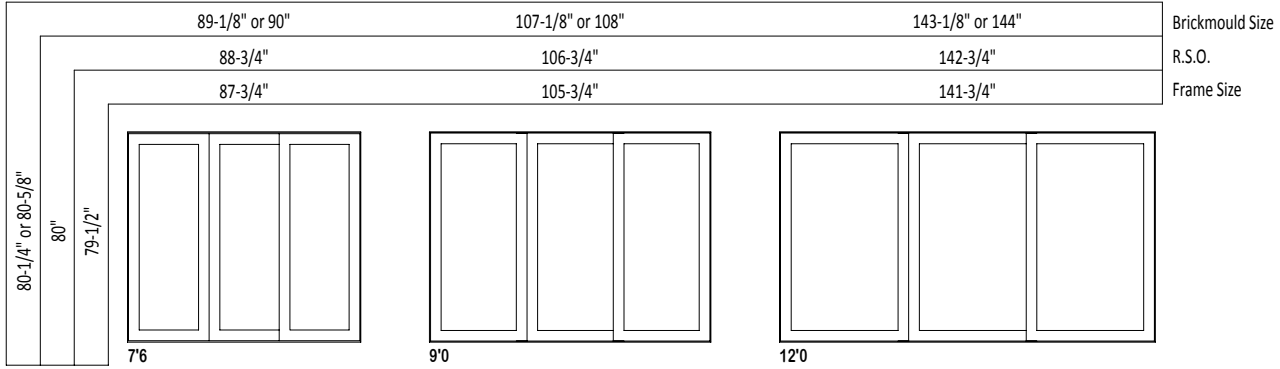

# VINYL SLIDING PATIO DOOR