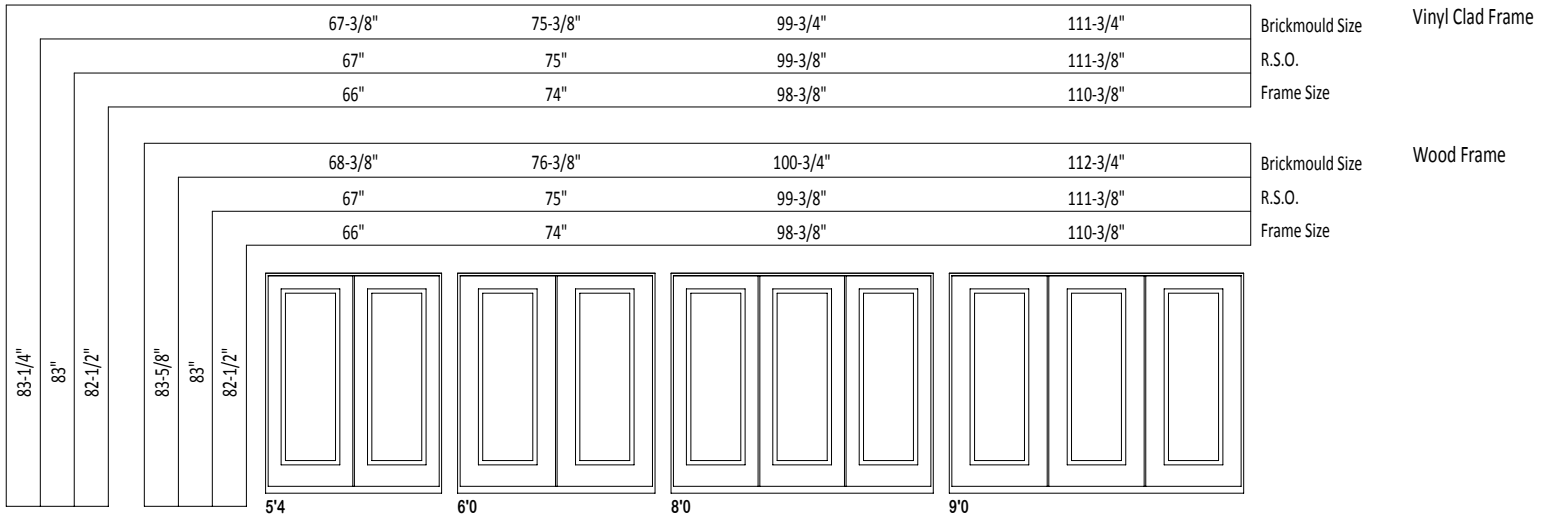

SWINGING GARDEN DOOR

GD-10
1-LITE

GD-20
15-LITE
INTERNAL GRILLE

OPERATIONS OF GARDEN DOOR SYSTEMS