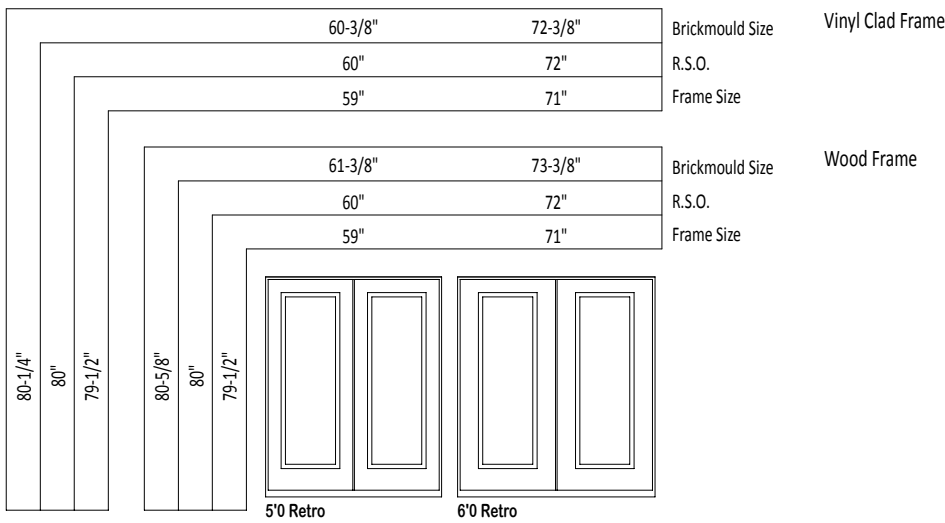

SWINGING GARDEN DOOR

GD-10
1-LITE

GD-20
15-LITE
INTERNAL GRILLE

OPERATIONS OF GARDEN DOOR SYSTEMS